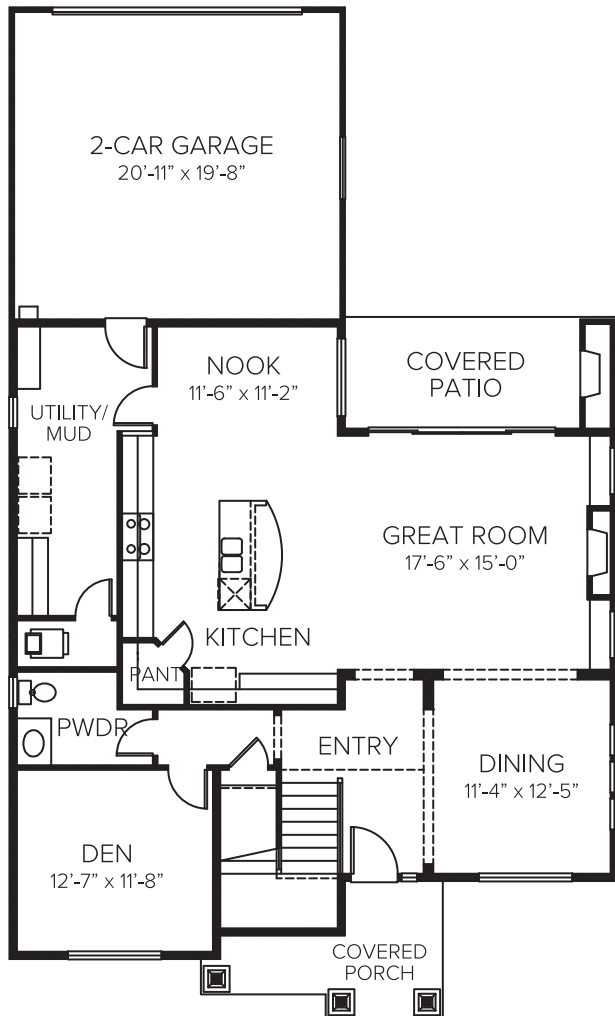

# ALPINE SPRING

3,186 SF | 4 BEDROOMS | 2.5 BATHS | DEN | PLAY ROOM | MUDROOM | NOOK | COVERED PATIO

Elevation B

[AzureNW.com/Candela](https://www.azurenw.com/candela)

Any representation as to square footage is approximate, the square footage or floor areas shown may be more or less than the actual size and square footage of the homes. The developer/seller reserves the right to change features & amenities without notice. Renderings, illustrations, floor plans, and other information described herein are representative only, and are not intended to reflect any specific feature, home condition or view when built. The actual condition of the project, amenity or home, when and if completed, will control. No representations and warranties are made with regard to the accuracy, completeness or suitability of the information published herein. © 2018 Azure Homes Northwest .

# ALPINE SPRING

3,186 SF | 4 BEDROOMS | 2.5 BATHS | DEN | PLAY ROOM | MUDROOM | NOOK | COVERED PATIO

The Alpine Springs is thoughtfully designed for your Northwest lifestyle. Utilize the spacious mudroom to corral all your gear after hiking or store extra sports gear in the additional storage. With an open and inviting great room, luxurious kitchen and large playroom, this plan is perfect for having guests over for a celebration or comfortably enjoying a weekend at home.