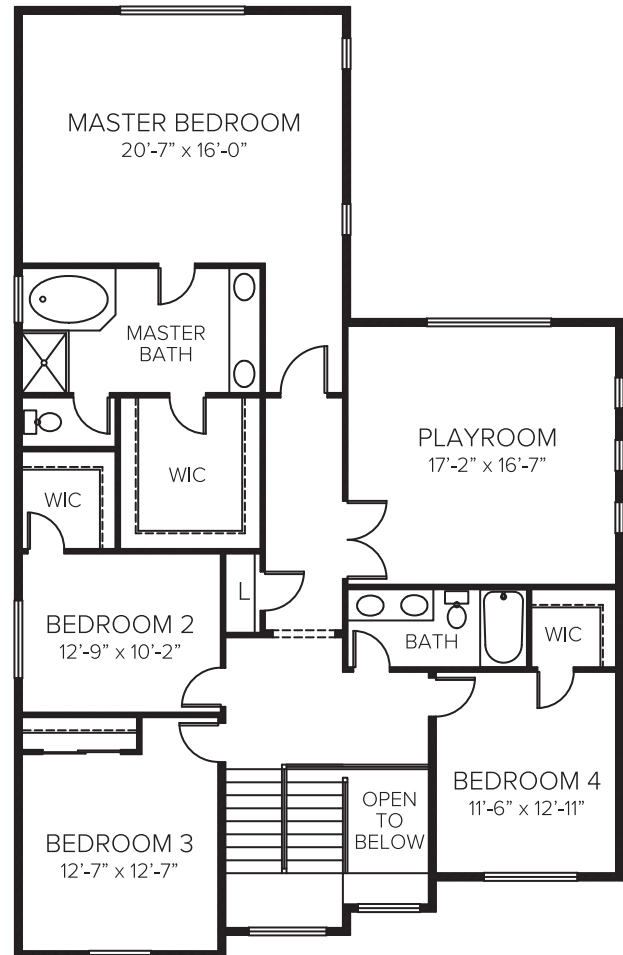

UPPER FLOOR

AzureNW.com/Candela

Any representation as to square footage is approximate. The square footage or floor areas shown may be more or less than the actual size and square footage of the homes. The developer/seller reserves the right to change features & amenities without notice. Renderings, illustrations, floor plans, and other information described herein are representative only, and are not intended to reflect any specific feature, home condition or view when built. The actual condition of the project, amenity or home, when and if completed, will control. No representations and warranties are made with regard to the accuracy, completeness or suitability of the information published herein. © 2018 Azure Homes Northwest.