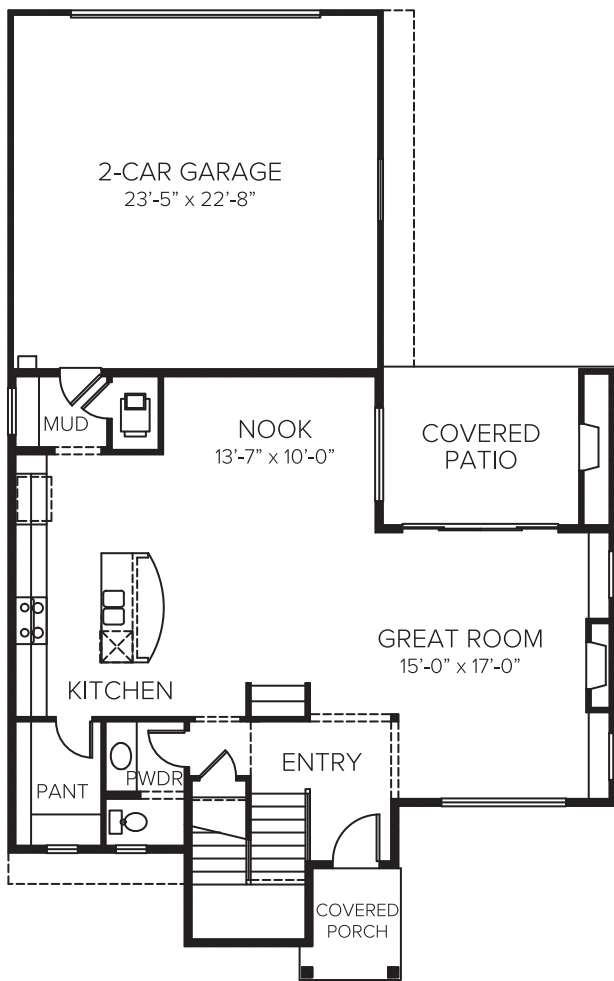

## COLONIAL CREEK

2,766 SF | 4 BEDROOMS | 3.5 BATHS | LOFT | COVERED PATIO | OUTDOOR FIREPLACE

Elevation C

[AzureNW.com/Candela](http://AzureNW.com/Candela)

Any representation as to square footage is approximate. The square footage or floor areas shown may be more or less than the actual size and square footage of the homes. The developer/seller reserves the right to change features & amenities without notice. Renderings, illustrations, floor plans, and other information described herein are representative only, and are not intended to reflect any specific feature, home condition or view when built. The actual condition of the project, amenity or home, when and if completed, will control. No representations and warranties are made with regard to the accuracy, completeness or suitability of the information published herein. © 2018 Azure Homes Northwest.

# COLONIAL CREEK

2,766 SF | 4 BEDROOMS | 3.5 BATHS | LOFT | COVERED PATIO | OUTDOOR FIREPLACE

The Colonial Creek brings the spaciousness and the beauty of the Northwest into your home. This stunning four bedroom home offers an open great room, luxurious kitchen and covered patio with an outdoor fireplace, designed for enjoying life all year long. Enjoy waking up to gorgeous Northwest views through thoughtfully designed windows, pouring natural light into your loft and entire second floor.