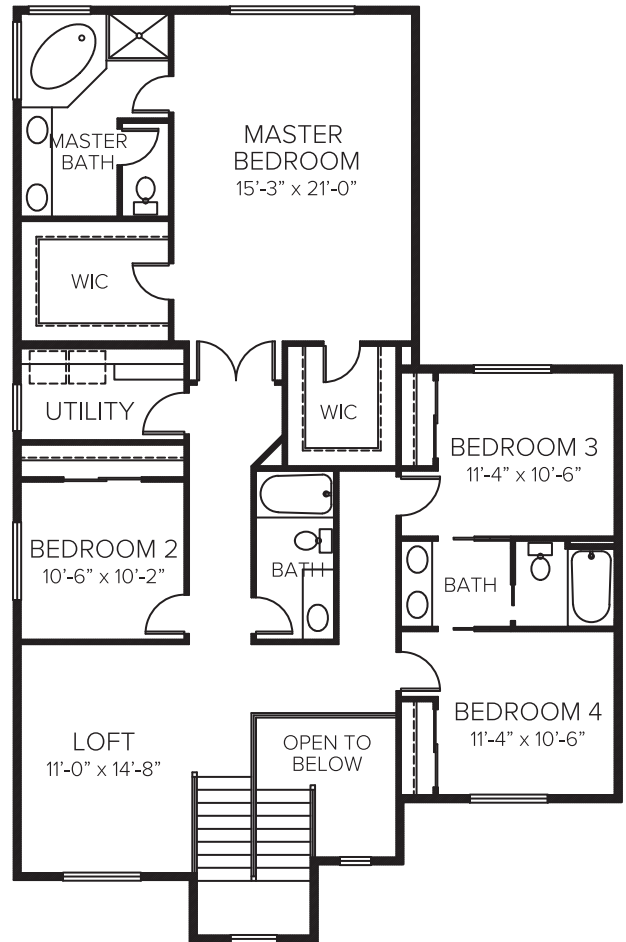

UPPER FLOOR

AzureNW.com/Candela

Any representation as to square footage is approximate. The square footage or floor areas shown may be more or less than the actual size and square footage of the homes. The developer/seller reserves the right to change features & amenities without notice. Renderings, illustrations, floor plans, and other information described herein are representative only, and are not intended to reflect any specific feature, home condition or view when built. The actual condition of the project, amenity or home, when and if completed, will control. No representations and warranties are made with regard to the accuracy, completeness or suitability of the information published herein. © 2018 Azure Homes Northwest.