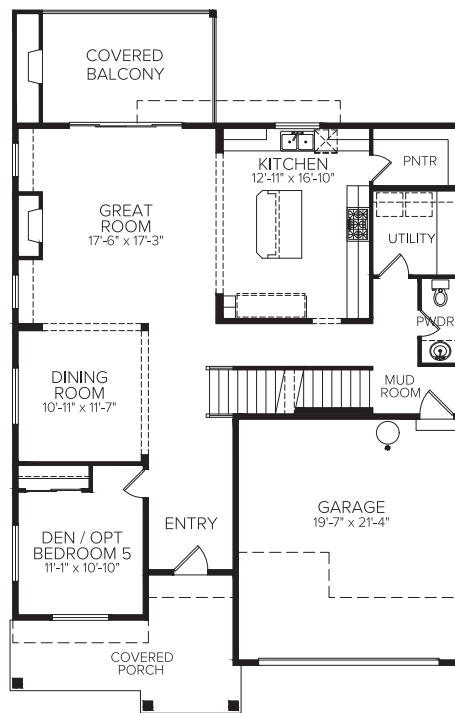

PHILLIPS RIDGE

SOPHIE

4,080 SF | 4 BEDROOMS | 3.5 BATHS | BONUS | DEN | REC ROOM | COVERED PATIO & BALCONY

**AVAILABLE ON HOMESITES 4 & 5*

Any representation as to square footage is approximate. The square footage or floor areas shown may be more or less than the actual size and square footage of the homes. The developer/seller reserves the right to change features & amenities without notice. Renderings, illustrations, floor plans, and other information described herein are representation only, and are not intended to reflect any specific feature, home condition or view when built. The actual condition of the project, amenity or home, when and if completed, will control. No representations and warranties are made with regard to the accuracy, completeness or suitability of the information published herein.
©2024 Azure Northwest Homes

SOPHIE

4,080 SF | 4 BEDROOMS | 3.5 BATHS | BONUS | DEN | REC ROOM | COVERED PATIO & BALCONY

*AVAILABLE ON HOMESITES 4 & 5

Any representation as to square footage is approximate. The square footage or floor areas shown may be more or less than the actual size and square footage of the homes. The developer/seller reserves the right to change features & amenities without notice. Renderings, illustrations, floor plans, and other information described herein are representation only, and are not intended to reflect any specific feature, home condition or view when built. The actual condition of the project, amenity or home, when and if completed, will control. No representations and warranties are made with regard to the accuracy, completeness or suitability of the information published herein.
©2024 Azure Northwest Homes