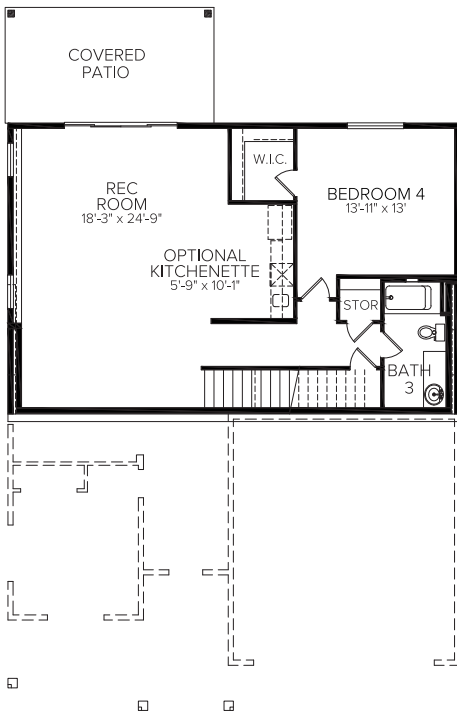

PHILLIPS RIDGE

SOPHIE

4,080 SF | 4 BEDROOMS | 3.5 BATHS | BONUS | DEN | REC ROOM | COVERED PATIO & BALCONY

**AVAILABLE ON HOMESITES 4 & 5*

Any representation as to square footage is approximate. The square footage or floor areas shown may be more or less than the actual size and square footage of the homes. The developer/seller reserves the right to change features & amenities without notice. Renderings, illustrations, floor plans, and other information described herein are representation only, and are not intended to reflect any specific feature, home condition or view when built. The actual condition of the project, amenity or home, when and if completed, will control. No representations and warranties are made with regard to the accuracy, completeness or suitability of the information published herein.
©2024 Azure Northwest Homes

SOPHIE

4,080 SF | 4 BEDROOMS | 3.5 BATHS | BONUS | DEN | REC ROOM | COVERED PATIO & BALCONY

*AVAILABLE ON HOMESITES 4 & 5

Any representation as to square footage is approximate. The square footage or floor areas shown may be more or less than the actual size and square footage of the homes. The developer/seller reserves the right to change features & amenities without notice. Renderings, illustrations, floor plans, and other information described herein are representation only, and are not intended to reflect any specific feature, home condition or view when built. The actual condition of the project, amenity or home, when and if completed, will control. No representations and warranties are made with regard to the accuracy, completeness or suitability of the information published herein.
©2024 Azure Northwest Homes