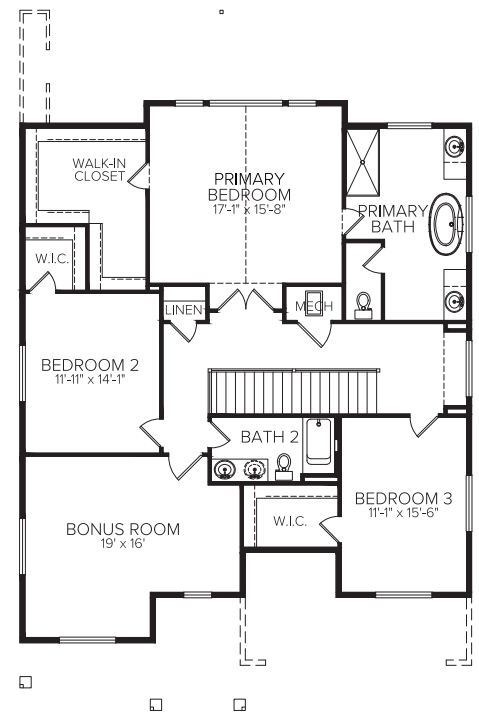

PHILLIPS RIDGE

SOPHIE

4,080 SF | 4 BEDROOMS | 3.5 BATHS | BONUS | DEN | REC ROOM | COVERED PATIO & BALCONY

**AVAILABLE ON HOMESITES 4 & 5*

Any representation as to square footage is approximate. The square footage or floor areas shown may be more or less than the actual size and square footage of the homes. The developer/seller reserves the right to change features & amenities without notice. Renderings, illustrations, floor plans, and other information described herein are representation only, and are not intended to reflect any specific feature, home condition or view when built. The actual condition of the project, amenity or home, when and if completed, will control. No representations and warranties are made with regard to the accuracy, completeness or suitability of the information published herein.
©2024 Azure Northwest Homes

SOPHIE

4,080 SF | 4 BEDROOMS | 3.5 BATHS | BONUS | DEN | REC ROOM | COVERED PATIO & BALCONY

*AVAILABLE ON HOMESITES 4 & 5

Any representation as to square footage is approximate. The square footage or floor areas shown may be more or less than the actual size and square footage of the homes. The developer/seller reserves the right to change features & amenities without notice. Renderings, illustrations, floor plans, and other information described herein are representation only, and are not intended to reflect any specific feature, home condition or view when built. The actual condition of the project, amenity or home, when and if completed, will control. No representations and warranties are made with regard to the accuracy, completeness or suitability of the information published herein.
©2024 Azure Northwest Homes